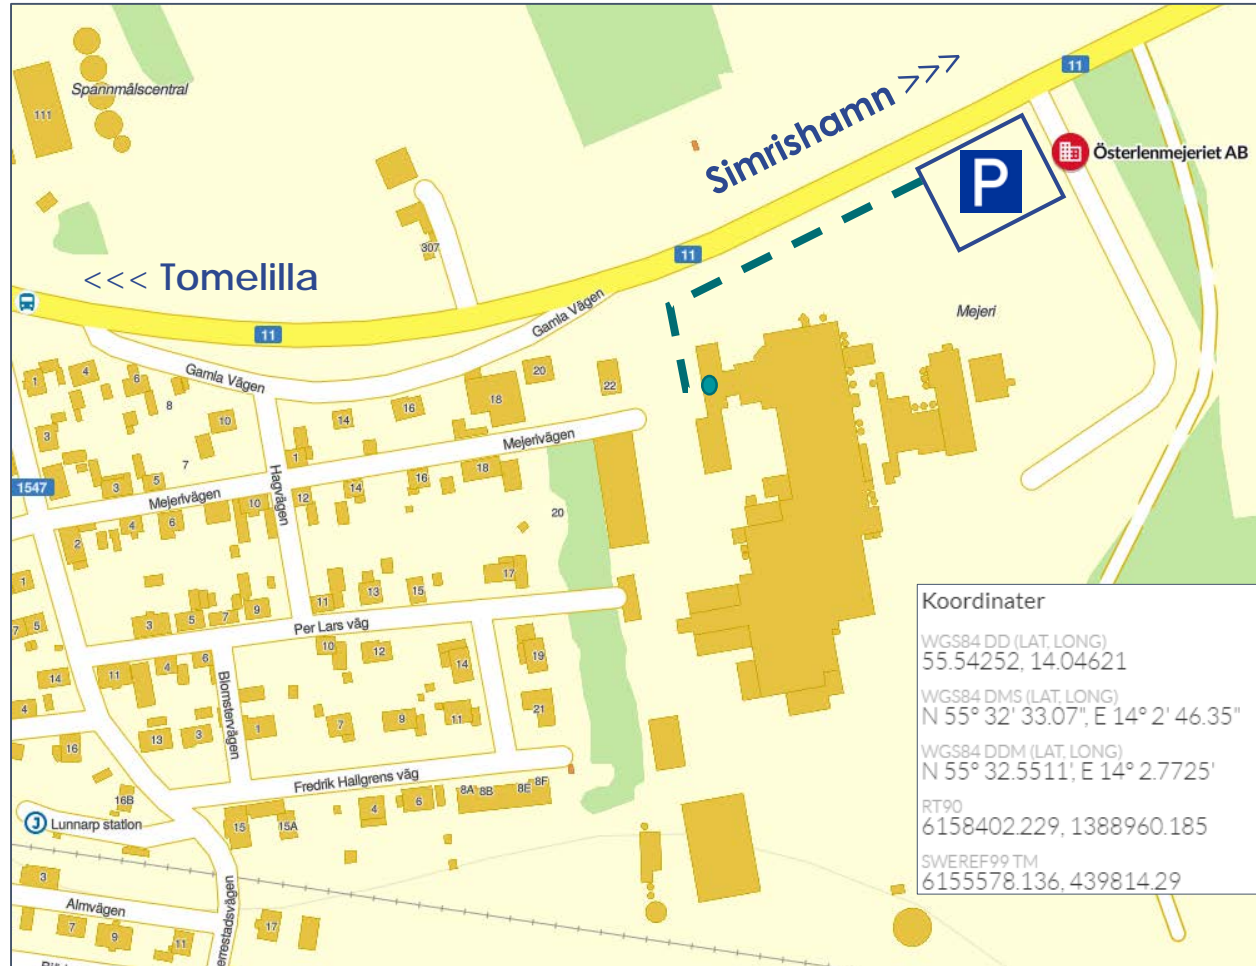

# Welcome to Österlenmejeriet

Park your car in, for visitors "Endast besökande" allocated parking space. Once parked go to the **swing gate** and press the button "TILL VAKTEN". Announce your arrival and once you have been let through the swing gate proceed following the **marked walkway** to the **reception** (Ingång C).